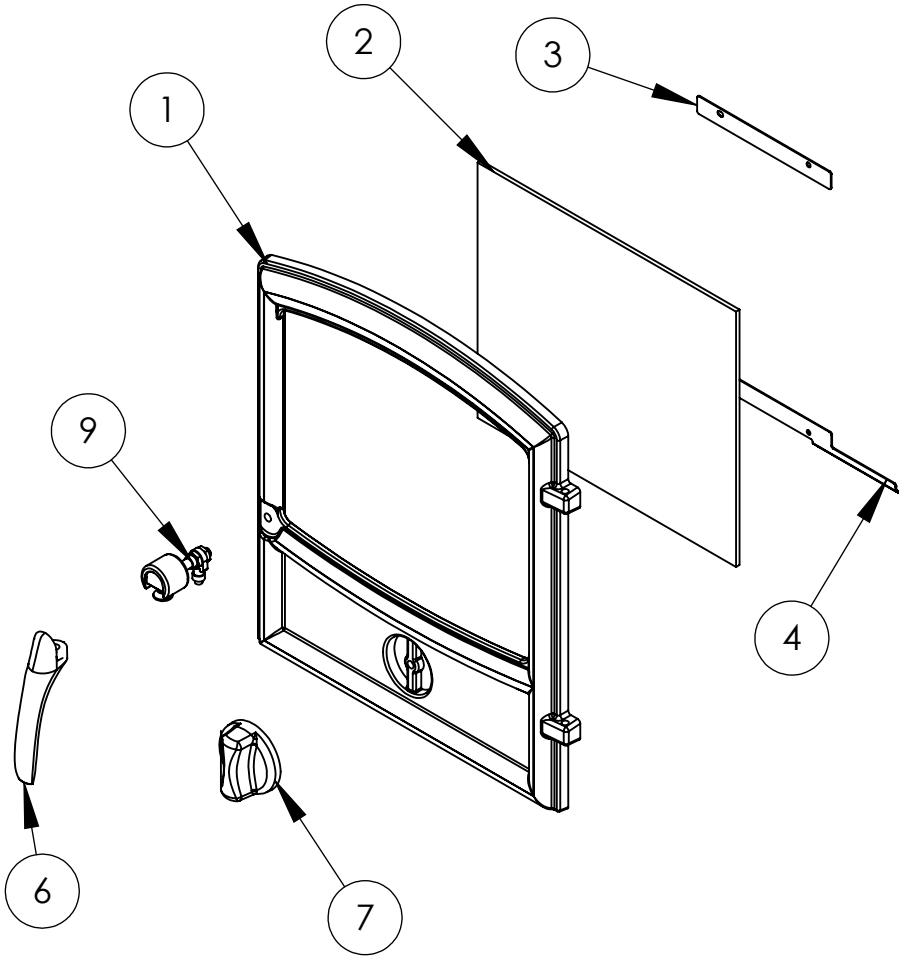

FX Range Door

ITEM NO.	Description	FX5	FX5W	FX8	QTY.
1	Door Casting	FX45-DOOR	FX8-DOOR	FX8-DOOR	1
2	Glass Panel	Glass: FPX45-M468 / Gasket: FPGASGLA	Glass: FX8-M468L / Gasket: FPGASGLA	Glass: FX8-M468L / Gasket: FPGASGLA	1
3	Glass Retainer	FPX458-M417	FPX458-M417	FPX458-M417	1
4	Lower Glass & Seal Retainer	7324	7324	7324	1
5	M418 Handle Spindle	7590	7590	7590	1
6	Handle	new metal: 8741/ soft touch: 7028	new metal: 8741/ soft touch: 7028	new metal: 8741/ soft touch: 7028	1
7	Air Control	Knob: 7094 / Seal: 9509	Knob: 7094 / Seal: 9509	Knob: 7094 / Seal: 9509	1
9	Door Seal	Outer: FPX45-ROP / Centre: 9106	Outer: FPX8-ROP/ centre: 9111	Outer: FPX8-ROP/ centre: 9111	1